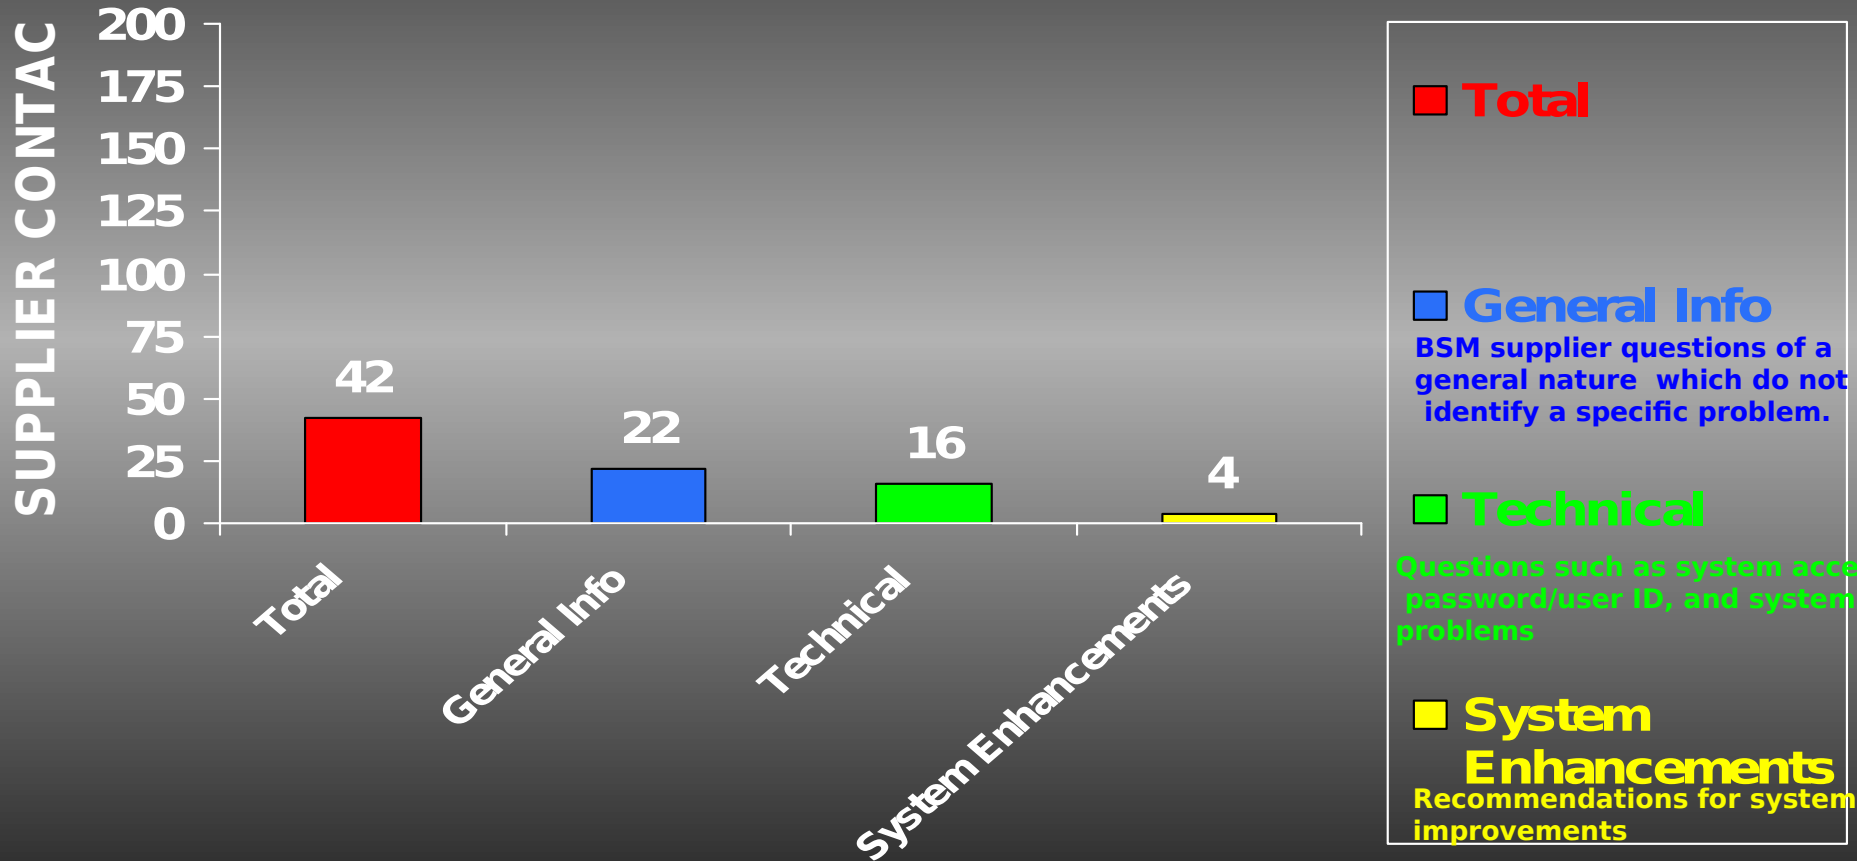

SRweb RELATED CONTACTS

As of 23 JAN

SRweb RELATED CONTACTS

WEEK OF 17-23 JAN 03

SRweb ISSUES

Average Resolution Time
WEEK OF 17-23 JAN 03

GOAL: LESS THAN 48 HOURS

SRweb ISSUES

Average Resolution Time (Trend)

GOAL: LESS THAN 48 HOURS